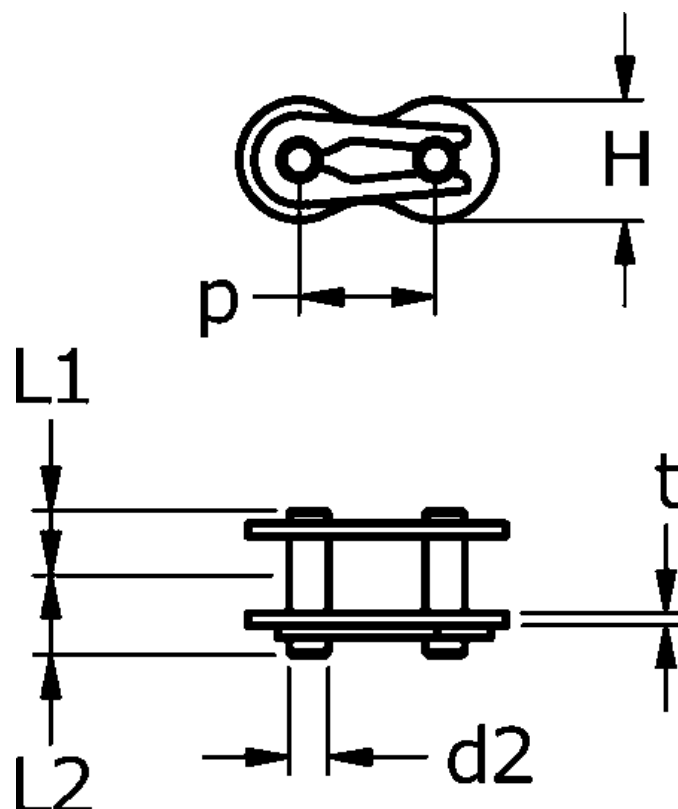

Article number: 61384101020002

Description: Tsubaki 12 B-1 Simplex connecting link with spring clip CL
Neptune. Lambda maintenance free

Note: 12 B-1

Measures

$d2 = 5.72$
 $H = 16.1$
 $L1 = 11.1$
 $L2 = 13$
 $P = 19.05$
 $t = 1.8$